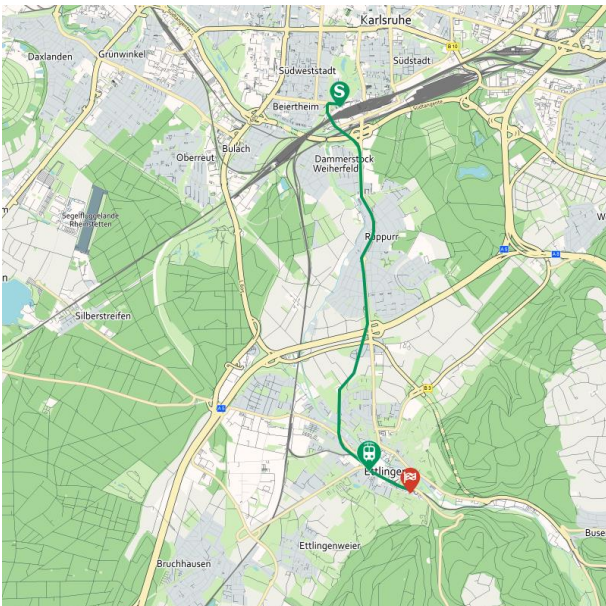

Public Transport

We recommend traveling by public transport.

Frequent departures S1 or S11 from Karlsruhe Main Station (Hauptbahnhof Vorplatz) to Ettlingen Albgäubad:

S1 > Ettlingen Albgäubad / Bad Herrenalb

S11 > Ittersbach

Travel time 20 minutes to "Albgäubad".

Walking distance from Albgäubad to Buhlsche Mühle 500 m / 6 minutes.

Walking from Albgäubad to Buhlsche Mühle

Hauptbahnhof Vorplatz > Ettlingen Albgäubad

Karlsruhe Main Station