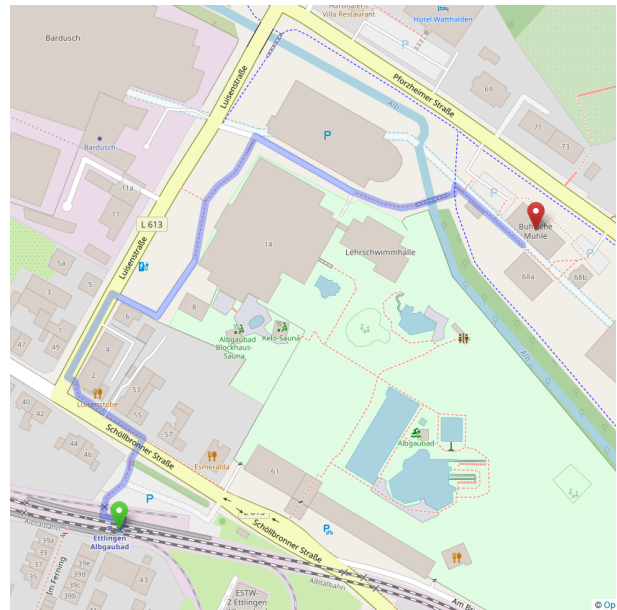

KNMF USER MEETING 2024

November 25-27, 2024 in Ettlingen, Germany

Directions

By Car

Some parking spaces are available directly at the Buhlsche Mühle. Hotel guests can park at the Hotel Wathalden. More parking spaces are available in the parking garage at Albgäubad (max. €6 per day).

Public Transport

We recommend traveling by public transport.

Frequent departures S1 or S11 from Karlsruhe Main Station (Hauptbahnhof Vorplatz) to Ettlingen Albgäubad:

S1 > Ettlingen Albgäubad / Bad Herrenalb

S11 > Ittersbach

Travel time 20 minutes to "Albgäubad".

Walking distance from Albgäubad to Buhlsche Mühle 500 m / 6 minutes.

Walking from Albgäubad to Buhlsche Mühle

Hauptbahnhof Vorplatz > Ettlingen Albgäubad

Karlsruhe Main Station